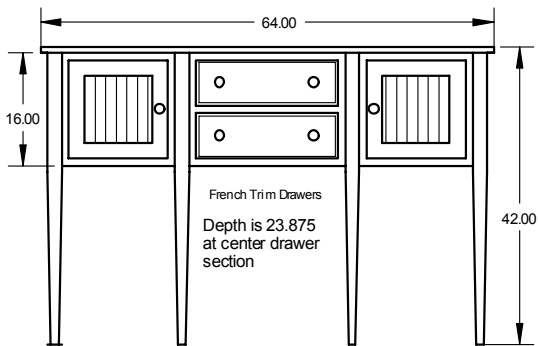

- Standard 3/4" Thick Top
- Two Drawers
- Fixed Shelf Below
- 35H x 36W x 25D @ Top

PHOTO left

- OPTIONAL Butcher Block Top priced separately
- Seabrook Black

**Item # 159
Coosaw Huntboard**

- Two Doors
- Two Center Drawers
- Tapered legs
- 40H x 48W x 16D

PHOTO left

- Seabrook Black

www.seabrookclassics.com
www.coastalwoodcraft.com

Phone: 843.466.0241 Fax: 843.466.0288

By Coastal Woodcraft

NEW ITEM

**Item # 558
Daufuskie Buffet**

- Adjustable Shelf each side
- Two French trimmed drawers in center
- 6 tapered legs

PHOTO *right*

- Beadboard doors standard
- Shown in Seabrook Red

All door options available
See Options

**Item # 715
Okatie Side Board**

- Bermuda doors
- 3 drawers each side
- 8 legs
- 72W x 40H x 21D

PHOTO *left*

Four Drawer Kitchen Island

- Standard 3/4" Thick Top
- Four Drawers
- Fixed Shelf Below
- 35H x 60W x 25D @ Top

PHOTO above

- OPTIONAL Butcher Block Top-
priced separately
- Sunset

Item # 303

Four Drawer Buffet